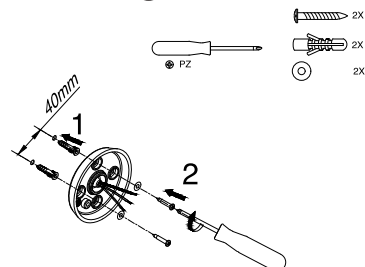

# NOVA LUCE

9923407 9923408

1

Turn off the general switch

2

Dismantle the product

3

Drill holes apply plastic anchors  
With screws

4

Connect wires

5

Put in place & apply screws

6

Turn on the general switch