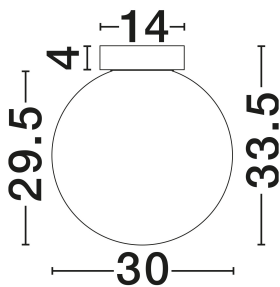

TECHNICAL DRAWING

APPLICATION & MOUNTING

Ambient Working Temp.	Max 45°C
Type of Protection	IP20
Dimmable	Yes
Type of Dimming	Triac
Mounting type	Surface
Mounting Depth (cm)	N/A
Led Module Replaceable	No
Light Source	LED

NOVA LUCE S.A

Schimatari Viotias
32009, Greece

+30 22620 58 121
+30 22620 56 743

info@novaluce.com
www.novaluce.com