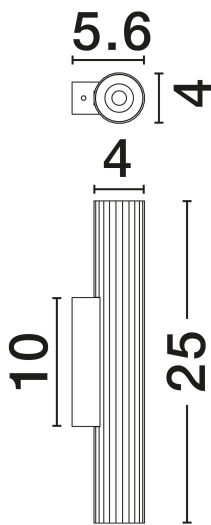

NOVA LUCE

PRODUCT DATASHEET

Version: 001

PRODUCT PHOTOGRAPH

GENERAL INFORMATION

Product Code	9060307
Collection	Indoor
Product Category	Wall
Product Family	Riveta
Mounting Location	Wall
Application Environment	Indoor
Specifications	N/A

DIMENSION & WEIGHT

LxWxH (cm)	D: 4 W: 5.6 H: 25
Cut Out (cm)	N/A
Weight (Kgr)	0.33

MATERIAL & COLOR

Product Color	Matt Gold
Body Material	Aluminium

TECHNICAL DRAWING

APPLICATION & MOUNTING

Ambient Working Temp.	Max 45°C
Type of Protection	IP20
Dimmable	No
Type of Dimming	N/A
Mounting type	Surface
Mounting Depth (cm)	N/A
Led Module Replaceable	No
Light Source	LED

NOVA LUCE S.A

Schimatari Viotias
32009, Greece

+30 22620 58 121
+30 22620 56 743

info@novaluce.com
www.novaluce.com