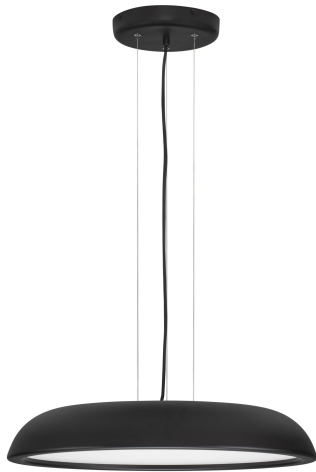

NOVA LUCE

PRODUCT DATASHEET

Version: 001

PRODUCT PHOTOGRAPH

TECHNICAL DRAWING

GENERAL INFORMATION

| | |
|-------------------------|------------|
| Product Code | 9268037 |
| Collection | Indoor |
| Product Category | Suspension |
| Product Family | Felicia |
| Mounting Location | Wall |
| Application Environment | Indoor |
| Specifications | N/A |

DIMENSION & WEIGHT

| | |
|--------------|--------------|
| LxWxH (cm) | D: 60 H: 125 |
| Cut Out (cm) | N/A |
| Weight (Kgr) | 3.5 |

MATERIAL & COLOR

| | |
|---------------|----------------------------|
| Product Color | Sandy Black |
| Body Material | Steel, Aluminium & Acrylic |

APPLICATION & MOUNTING

| | |
|------------------------|----------|
| Ambient Working Temp. | Max 45°C |
| Type of Protection | IP20 |
| Dimmable | Yes |
| Type of Dimming | Triac |
| Mounting type | Surface |
| Mounting Depth (cm) | N/A |
| Led Module Replaceable | No |
| Light Source | LED |