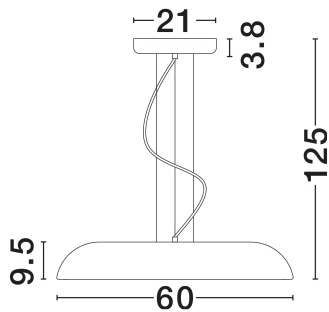

NOVA LUCE

PRODUCT DATASHEET

Version: 001

PRODUCT PHOTOGRAPH

TECHNICAL DRAWING

GENERAL INFORMATION

| | |
|-------------------------|------------|
| Product Code | 9268037 |
| Collection | Indoor |
| Product Category | Suspension |
| Product Family | Felicia |
| Mounting Location | Wall |
| Application Environment | Indoor |
| Specifications | N/A |

DIMENSION & WEIGHT

| | |
|--------------|--------------|
| LxWxH (cm) | D: 60 H: 125 |
| Cut Out (cm) | N/A |
| Weight (Kgr) | 3.5 |

MATERIAL & COLOR

| | |
|---------------|----------------------------|
| Product Color | Sandy Black |
| Body Material | Steel, Aluminium & Acrylic |

| | |
|-------------------------|-----------------|
| Power (Nominal) | 44W |
| Input voltage (Nominal) | 220-240V |
| Mains Frequency | 50/60Hz |

PHOTOMETRICAL DATA

| | |
|---------------------------|-------------------|
| Luminous Flux | 3051lm |
| Color Temperature | 3000K |
| Light Color (Designation) | Warm White |