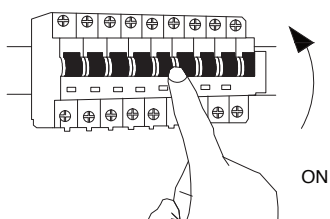

NOVA LUCE

9030754 9030755

1

Turn off the general switch

2

Unscrew the luminaire from the mounting base.

3

Secure the mounting base to desired orientation

4

Align interior bump on Fixture base with slot on mounting base, and secure fixture base to mounting base with screws.

5

Turn on the general switch