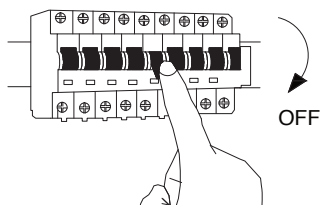

NOVA LUCE

9030754 9030755

1

Turn off the general switch

2

Unscrew the luminaire from the mounting base.

3

Secure the mounting base to desired orientation

4

Align interior bump on Fixture base with slot on mounting base, and secure fixture base to mounting base with screws.

5

Turn on the general switch