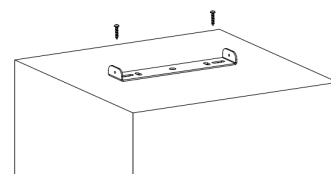

NOVA LUCE

9030754 9030755

1

Turn off the general switch

2

Unscrew the luminaire from the mounting base.

3

Secure the mounting base to desired orientation

4

Align interior bump on Fixture base with slot on mounting base, and secure fixture base to mounting base with screws.

5

Turn on the general switch