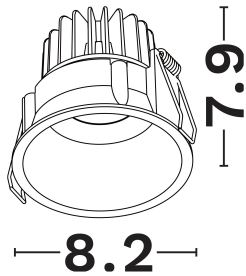

TECHNICAL DRAWING

MATERIAL & COLOR

Product Color	White
Body Material	Aluminium
Cover Material	N/A

APPLICATION & MOUNTING

Ambient Working Temp.	45 C
Type of Protection	IP54
Protection Class IK	IK03
Dimmable	Yes
Type of Dimming (Optional)	Triac/Dali
Mounting type	Recessed
Mounting Depth (cm)	Ceiling
Led Module Replaceable	No
Light Source	Led
Adjustable	No

COMPATIBLE WITH

— On/Off Driver: 9020171

— Triac Driver: 9844019

— Dali Driver: 9621523

NOVA LUCE S.A

Schimatari Viotias
32009, Greece

+30 22620 58 121
+30 22620 56 743

info@novaluce.com
www.novaluce.com