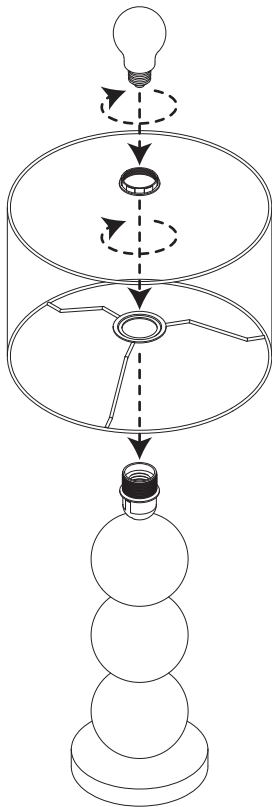

NOVA LUCE

9001066

1

Place the shade into place
Make it stable
by tying up the washer
& Apply the bulb by rotating

2

Plug it in power to turn it on/ off

3

Installation completed