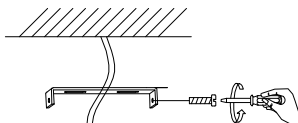

NOVA LUCE

9919100 9919101

1

Turn off the general switch

2

Drill holes & apply plastic anchors
With screws

3

Connect the wires

4

Apply the side screws

5

Apply the bulb

6

Turn on the general switch