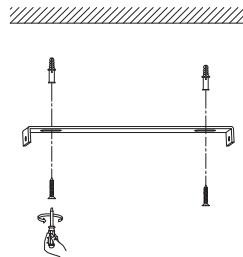

NOVA LUCE

9919100 9919101

1

Turn off the general switch

2

Drill holes & apply plastic anchors
With screws

3

Connect the wires

4

Apply the side screws

5

Apply the bulb

6

Turn on the general switch