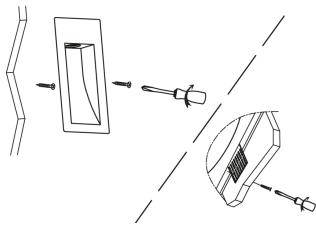

NOVA LUCE

9879388

1

Turn off the general switch

2

Map

3

Connect the wires & The bulb

4

Apply the side screws

5

Apply putty powder

6

Paint with the correct color

7

Turn on the general switch