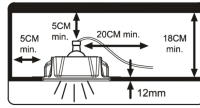

NOVA LUCE

9879388

1

Turn off the general switch

2

Map

3

Connect the wires & The bulb