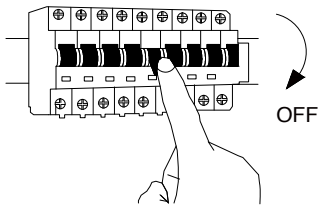

NOVA LUCE

9879388

1

Turn off the general switch

2

Map

3

Connect the wires & The bulb

4

Apply the side screws

5

Apply putty powder

6

Paint with the correct color

7

Turn on the general switch