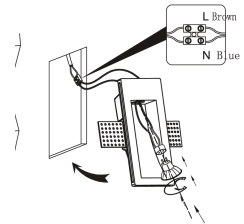

NOVA LUCE

9879388

1

Turn off the general switch

2

Map

3

Connect the wires & The bulb

4

Apply the side screws

5

Apply putty powder

6

Paint with the correct color

7

Turn on the general switch