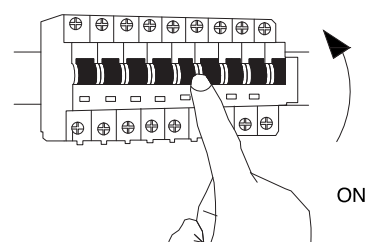

# NOVA LUCE

9187007

1

Turn off the general switch

2

Drill holes & apply plastic anchors  
With screws

3

Connect the wires

4

Apply the screws

5

apply the glass

6

Turn on the general switch