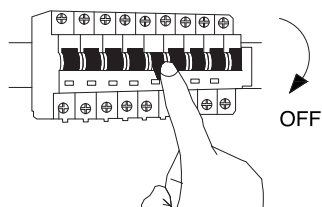

# NOVA LUCE

9187007

1

Turn off the general switch

2

Drill holes & apply plastic anchors  
With screws

3

Connect the wires

4

Apply the screws

5

apply the glass

6

Turn on the general switch