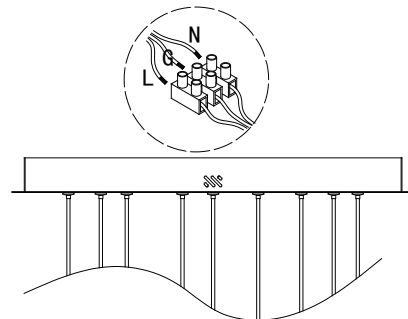

# NOVA LUCE

9187007

1

Turn off the general switch

2

Drill holes & apply plastic anchors  
With screws

3

Connect the wires

4

Apply the screws

5

apply the glass

6

Turn on the general switch