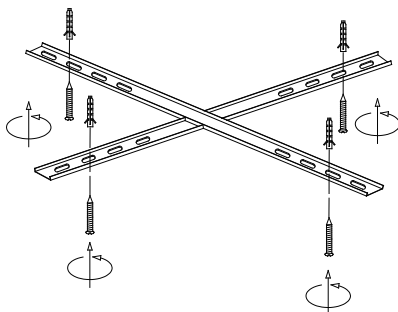

# NOVA LUCE

9187007

1

Turn off the general switch

2

Drill holes & apply plastic anchors  
With screws

3

Connect the wires

4

Apply the screws

5

apply the glass

6

Turn on the general switch