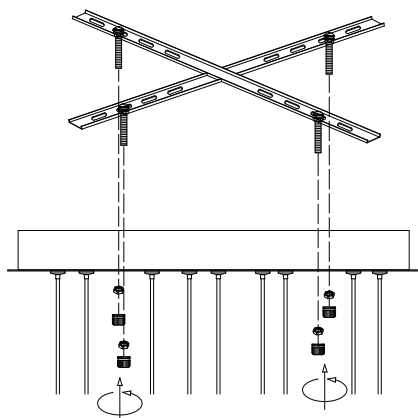

# NOVA LUCE

9187007

1

Turn off the general switch

2

Drill holes & apply plastic anchors  
With screws

3

Connect the wires

4

Apply the screws

5

apply the glass

6

Turn on the general switch