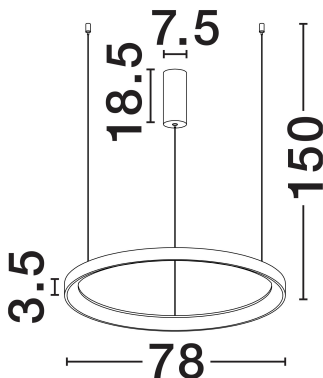

NOVA LUCE

PRODUCT DATASHEET

Version: 001

PRODUCT PHOTOGRAPH

TECHNICAL DRAWING

GENERAL INFORMATION

Product Code	9853686
Collection	Indoor
Product Category	Suspension
Product Family	Pertino
Mounting Location	Wall
Application Environment	Indoor
Specifications	N/A

DIMENSION & WEIGHT

LxWxH (cm)	D: 78 H: 150
Cut Out (cm)	N/A
Weight (Kgr)	3.5

MATERIAL & COLOR

Product Color	Sandy Black
Body Material	Aluminium & Acrylic

APPLICATION & MOUNTING

Ambient Working Temp.	Max 45°C
Type of Protection	IP20
Dimmable	Yes
Type of Dimming	Triac
Mounting type	Surface
Mounting Depth (cm)	N/A
Led Module Replaceable	No
Light Source	LED

Power (Nominal)	61W
Input voltage (Nominal)	220-240V
Mains Frequency	50/60Hz

PHOTOMETRICAL DATA

Luminous Flux	4235lm
Color Temperature	3000K
Light Color (Designation)	Warm White

WARRANTY

Warranty	3 Years
----------	----------------