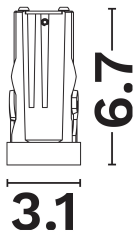

TECHNICAL DRAWING

MATERIAL & COLOR

Product Color	Black
Body Material	Aluminium
Cover Material	N/A

APPLICATION & MOUNTING

Ambient Working Temp.	45 C
Type of Protection	IP20
Protection Class IK	IK08
Dimmable	No
Type of Dimming (Optional)	N/A
Mounting type	Recessed
Mounting Depth (cm)	Ceiling
Led Module Replaceable	No
Light Source	Led
Adjustable	No

COMPATIBLE WITH

— On/Off Driver: Included

— Triac Driver: N/A

— Dali Driver: N/A

NOVA LUCE S.A

Schimatari Viotias
32009, Greece

+30 22620 58 121
+30 22620 56 743

info@novaluce.com
www.novaluce.com