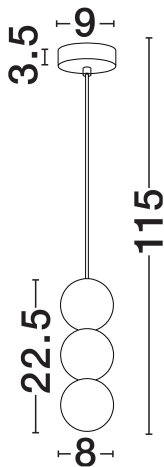

NOVA LUCE

PRODUCT DATASHEET

Version: 001

PRODUCT PHOTOGRAPH

TECHNICAL DRAWING

GENERAL INFORMATION

Product Code	9577020
Collection	Indoor
Product Category	Suspension
Product Family	Zero
Mounting Location	Wall
Application Environment	Indoor
Specifications	N/A

DIMENSION & WEIGHT

LxWxH (cm)	D: 8 H: 115
Cut Out (cm)	N/A
Weight (Kgr)	1.3

MATERIAL & COLOR

Product Color	White
Body Material	Gypsum & Opal Glass

APPLICATION & MOUNTING

Ambient Working Temp.	Max 45°C
Type of Protection	IP20
Dimmable	N/A
Type of Dimming	N/A
Mounting type	Surface
Mounting Depth (cm)	N/A
Led Module Replaceable	Yes
Light Source	G9

Power (Nominal)	1x5W
Input voltage (Nominal)	220-240V
Mains Frequency	50/60Hz

PHOTOMETRICAL DATA

Luminous Flux	N/A
Color Temperature	N/A
Light Color (Designation)	N/A

WARRANTY

Warranty	3 Years
----------	----------------