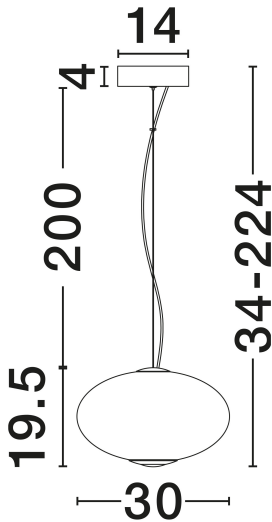

NOVA LUCE

PRODUCT DATASHEET

Version: 001

PRODUCT PHOTOGRAPH

TECHNICAL DRAWING

GENERAL INFORMATION

Product Code	9191249
Collection	Indoor
Product Category	Suspension
Product Family	Aora
Mounting Location	Ceiling
Application Environment	Indoor
Specifications	N/A

DIMENSION & WEIGHT

LxWxH (cm)	D: 30 H: 224
Cut Out (cm)	N/A
Weight (Kgr)	2.5

MATERIAL & COLOR

Product Color	Brushed Gray & Gradient Green
Body Material	Metal & Glass

APPLICATION & MOUNTING

Ambient Working Temp.	Max 45°C
Type of Protection	IP20
Dimmable	Yes
Type of Dimming	Triac
Mounting type	Surface
Mounting Depth (cm)	N/A
Led Module Replaceable	No
Light Source	LED

Power (Nominal)	12W
Input voltage (Nominal)	220-240V
Mains Frequency	50/60Hz

PHOTOMETRICAL DATA

Luminous Flux	660lm
Color Temperature	3000K
Light Color (Designation)	Warm White

WARRANTY

Warranty	3 Years
----------	----------------