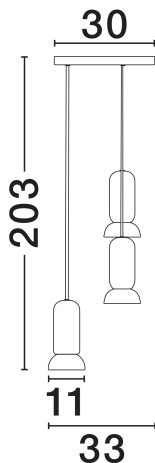

### PRODUCT PHOTOGRAPH

### TECHNICAL DRAWING

### DIMENSION & WEIGHT

LxWxH (cm)	D: 33 H: 203
Cut Out (cm)	N/A
Weight (Kgr)	2.9