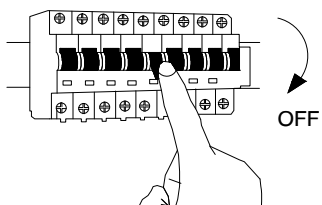

NOVA LUCE

9731215

1

Turn off the general switch

2

Mark, drill holes,
apply plastic anchors
& tie up the screws into place

3

Connect wires

4

Tie up screws to make it stable

5

Apply the bulb by rotating

6

Fix the glass into place by rotating

7

Turn on the general switch