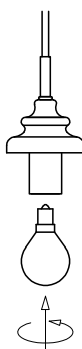

NOVA LUCE

9731215

1

Turn off the general switch

2

Mark, drill holes,
apply plastic anchors
& tie up the screws into place

3

Connect wires

4

Tie up screws to make it stable

5

Apply the bulb by rotating

6

Fix the glass into place by rotating

7

Turn on the general switch