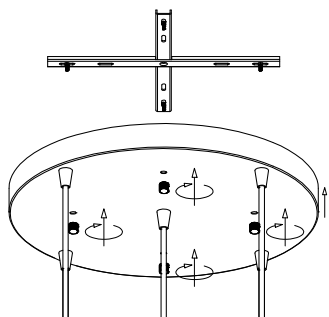

NOVA LUCE

9731215

1

Turn off the general switch

2

Mark, drill holes,
apply plastic anchors
& tie up the screws into place

3

Connect wires

4

Tie up screws to make it stable

5

Apply the bulb by rotating

6

Fix the glass into place by rotating

7

Turn on the general switch