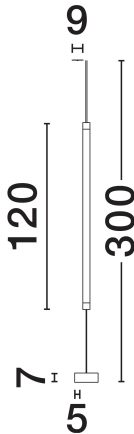

NOVA LUCE

PRODUCT DATASHEET

Version: 001

PRODUCT PHOTOGRAPH

TECHNICAL DRAWING

GENERAL INFORMATION

Product Code	9088107
Collection	Indoor
Product Category	Suspension
Product Family	Elettra
Mounting Location	Wall
Application Environment	Indoor
Specifications	N/A

DIMENSION & WEIGHT

LxWxH (cm)	D: 7 H1: 120 H2: 300
Cut Out (cm)	N/A
Weight (Kgr)	0.7

MATERIAL & COLOR

Product Color	Sandy Black
Body Material	Aluminium

APPLICATION & MOUNTING

Ambient Working Temp.	Max 45°C
Type of Protection	IP20
Dimmable	No
Type of Dimming	N/A
Mounting type	Surface
Mounting Depth (cm)	N/A
Led Module Replaceable	No
Light Source	LED

Power (Nominal)	20W
Input voltage (Nominal)	220-240V
Mains Frequency	50/60Hz

PHOTOMETRICAL DATA

Luminous Flux	698lm
Color Temperature	3000K
Light Color (Designation)	Warm White

WARRANTY

Warranty	3 Years
----------	----------------