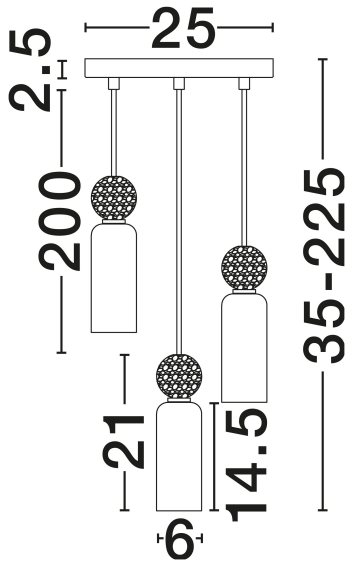

NOVA LUCE

PRODUCT DATASHEET

Version: 001

PRODUCT PHOTOGRAPH

TECHNICAL DRAWING

GENERAL INFORMATION

Product Code	9019785
Collection	Indoor
Product Category	Suspension
Product Family	Filomena
Mounting Location	Ceiling
Application Environment	Indoor
Specifications	N/A

DIMENSION & WEIGHT

LxWxH (cm)	D: 25 H: 225
Cut Out (cm)	N/A
Weight (Kgr)	2.35

MATERIAL & COLOR

Product Color	Opal & Glossy Brushed Gold
Body Material	Stone Travertine & Glass & Metal

APPLICATION & MOUNTING

Ambient Working Temp.	Max 45°C
Type of Protection	IP20
Dimmable	N/A
Type of Dimming	N/A
Mounting type	Surface
Mounting Depth (cm)	N/A
Led Module Replaceable	Yes
Light Source	G9

NOVA LUCE S.A

Schimatari Viotias
32009, Greece

+30 22620 58 121
+30 22620 56 743

info@novaluce.com
www.novaluce.com

NOVA LUCE

PRODUCT DATASHEET

Version: 001

ELECTRICAL DATA

Power (Nominal)	3x5W
Input voltage (Nominal)	100-240V
Mains Frequency	50/60Hz

PHOTOMETRICAL DATA