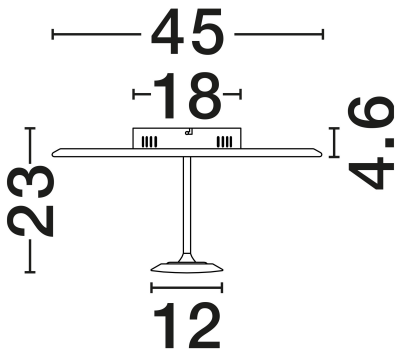

TECHNICAL DRAWING

APPLICATION & MOUNTING

Ambient Working Temp.	Max 45°C
Type of Protection	IP20
Dimmable	Yes
Type of Dimming	Triac
Mounting type	Surface
Mounting Depth (cm)	N/A
Led Module Replaceable	No
Light Source	LED

NOVA LUCE S.A

Schimatari Viotias
32009, Greece

+30 22620 58 121
+30 22620 56 743

info@novaluce.com
www.novaluce.com