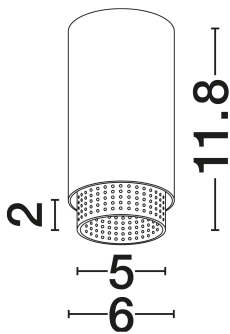

NOVA LUCE

PRODUCT DATASHEET

Version: 001

PRODUCT PHOTOGRAPH

GENERAL INFORMATION

Product Code	9011400
Collection	Indoor
Product Category	Ceiling
Product Family	Nessi
Mounting Location	Ceiling
Application Environment	Indoor
Specifications	N/A

DIMENSION & WEIGHT

LxWxH (cm)	D: 6 H: 11.8
Cut Out (cm)	N/A
Weight (Kgr)	0.15

MATERIAL & COLOR

Product Color	Sandy White & Black
Body Material	Aluminium

TECHNICAL DRAWING

APPLICATION & MOUNTING

Ambient Working Temp.	Max 45°C
Type of Protection	IP20
Dimmable	Yes
Type of Dimming	N/A
Mounting type	Surface
Mounting Depth (cm)	N/A
Led Module Replaceable	Yes
Light Source	MR16/GU10

Power (Nominal)	1x10W
Input voltage (Nominal)	100-240V
Mains Frequency	50/60Hz

PHOTOMETRICAL DATA

Luminous Flux	N/A
Color Temperature	N/A
Light Color (Designation)	N/A

WARRANTY

Warranty	3 Years
----------	----------------