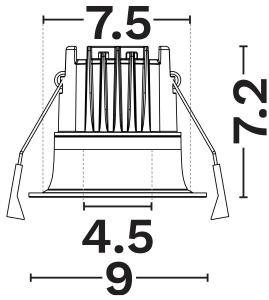

DIMENSION & WEIGHT

LxWxH (cm)	D:9 H:7.2
Cut out (cm)	8
Weight (Kgr)	N/A

TECHNICAL DRAWING

MATERIAL & COLOR

Product Color	White
Body Material	Aluminium
Cover Material	N/A

APPLICATION & MOUNTING

Ambient Working Temp.	45 C
Type of Protection	IP44
Protection Class IK	IK04
Dimmable	Yes
Type of Dimming (Optional)	Triac/Dali
Mounting type	Recessed
Mounting Depth (cm)	Ceiling
Led Module Replaceable	No
Light Source	Led
Adjustable	No