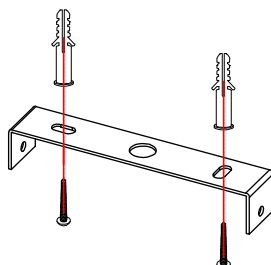

# NOVA LUCE

9214201

1

Turn off the general switch

2

Drill holes & apply plastic anchors  
With screws

3

Connect the wires

4

Connect the elements in to place

5

Turn on the general switch