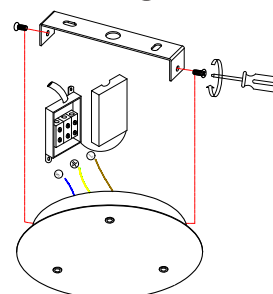

# NOVA LUCE

9214201

1

Turn off the general switch

2

Drill holes & apply plastic anchors  
With screws

3

Connect the wires

4

Connect the elements in to place

5

Turn on the general switch