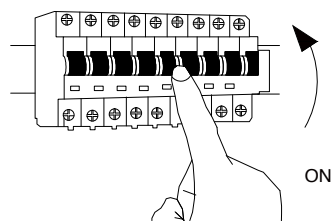

# NOVA LUCE

9214201

1

Turn off the general switch

2

Drill holes & apply plastic anchors  
With screws

3

Connect the wires

4

Connect the elements in to place

5

Turn on the general switch