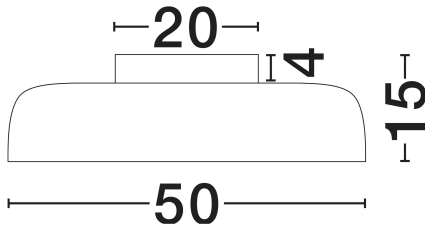

NOVA LUCE

PRODUCT DATASHEET

Version: 001

PRODUCT PHOTOGRAPH

GENERAL INFORMATION

Product Code	9268007
Collection	Indoor
Product Category	Ceiling
Product Family	Noelia
Mounting Location	Ceiling
Application Environment	Indoor
Specifications	N/A

DIMENSION & WEIGHT

LxWxH (cm)	D: 50 H: 15
Cut Out (cm)	N/A
Weight (Kgr)	2.9

MATERIAL & COLOR

Product Color	Sandy Black
Body Material	Steel, Aluminium &Acrylic

TECHNICAL DRAWING

APPLICATION & MOUNTING

Ambient Working Temp.	Max 45°C
Type of Protection	IP20
Dimmable	Yes
Type of Dimming	Triac
Mounting type	Surface
Mounting Depth (cm)	N/A
Led Module Replaceable	No
Light Source	LED

Power (Nominal)	36W
Input voltage (Nominal)	220-240V
Mains Frequency	50/60Hz

PHOTOMETRICAL DATA

Luminous Flux	1837lm
Color Temperature	3000K
Light Color (Designation)	Warm White

WARRANTY

Warranty	3 Years
----------	----------------