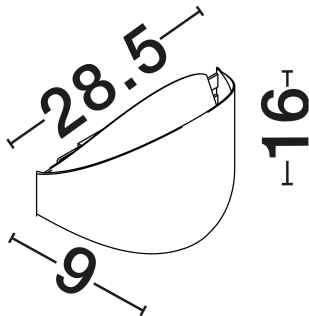

NOVA LUCE

PRODUCT DATASHEET

Version: 001

PRODUCT PHOTOGRAPH

TECHNICAL DRAWING

GENERAL INFORMATION

Product Code	9128320
Collection	Indoor
Product Category	Wall
Product Family	Astrid
Mounting Location	Wall
Application Environment	Indoor
Specifications	N/A

DIMENSION & WEIGHT

LxWxH (cm)	L: 28.5 W: 9 H: 16
Cut Out (cm)	N/A
Weight (Kgr)	0.98

MATERIAL & COLOR

Product Color	Sandy White
Body Material	Metal & Acrylic

APPLICATION & MOUNTING

Ambient Working Temp.	Max 45°C
Type of Protection	IP20
Dimmable	No
Type of Dimming	N/A
Mounting type	Surface
Mounting Depth (cm)	N/A
Led Module Replaceable	No
Light Source	LED

Power (Nominal)	20W
Input voltage (Nominal)	220-240V
Mains Frequency	50/60Hz

PHOTOMETRICAL DATA

Luminous Flux	1183lm
Color Temperature	3000K
Light Color (Designation)	Warm White

WARRANTY

Warranty	3 Years
----------	----------------