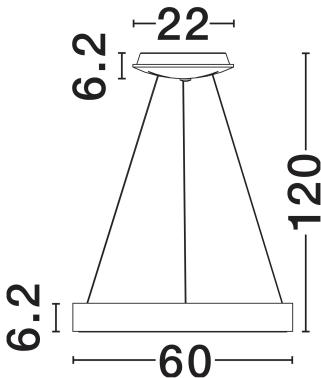

NOVA LUCE

PRODUCT DATASHEET

Version: 001

PRODUCT PHOTOGRAPH

TECHNICAL DRAWING

GENERAL INFORMATION

Product Code	9453451
Collection	Indoor
Product Category	Suspension
Product Family	Rando Thin
Mounting Location	Wall
Application Environment	Indoor
Specifications	N/A

DIMENSION & WEIGHT

LxWxH (cm)	D: 60 H: 120
Cut Out (cm)	N/A
Weight (Kgr)	3.5

MATERIAL & COLOR

Product Color	Sandy Black
Body Material	Aluminium & Acrylic

APPLICATION & MOUNTING

Ambient Working Temp.	Max 45°C
Type of Protection	IP20
Dimmable	Yes
Type of Dimming	Triac
Mounting type	Surface
Mounting Depth (cm)	N/A
Led Module Replaceable	No
Light Source	LED

Power (Nominal)	50W
Input voltage (Nominal)	220-240V
Mains Frequency	50/60Hz

PHOTOMETRICAL DATA

Luminous Flux	2864lm
Color Temperature	4000K
Light Color (Designation)	Neutral White

WARRANTY

Warranty	3 Years
----------	----------------