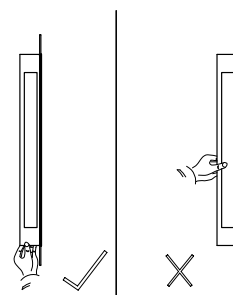

NOVA LUCE

9236419 9236420

1

Turn off the general switch

8

Turn on the general switch

Avoid contact with
The prismatic surface

1. Turn off general switch
2. Remove the side screws
3. Drill a holes & Apply plastic anchors
4. Apply screws
5. Connect the wires
6. Put it in place
7. Apply side screws
8. Turn on the general switch