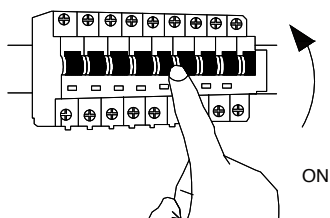

NOVA LUCE

9236419 9236420

1

Turn off the general switch

8

Turn on the general switch

Avoid contact with
The prismatic surface

1. Turn off general switch
2. Remove the side screws
3. Drill a holes & Apply plastic anchors
4. Apply screws
5. Connect the wires
6. Put it in place
7. Apply side screws
8. Turn on the general switch