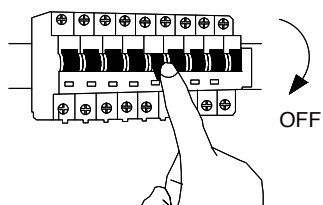

NOVA LUCE

9236419 9236420

1

Turn off the general switch

8

Turn on the general switch

Avoid contact with
The prismatic surface

1. Turn off general switch
2. Remove the side screws
3. Drill a holes & Apply plastic anchors
4. Apply screws
5. Connect the wires
6. Put it in place
7. Apply side screws
8. Turn on the general switch