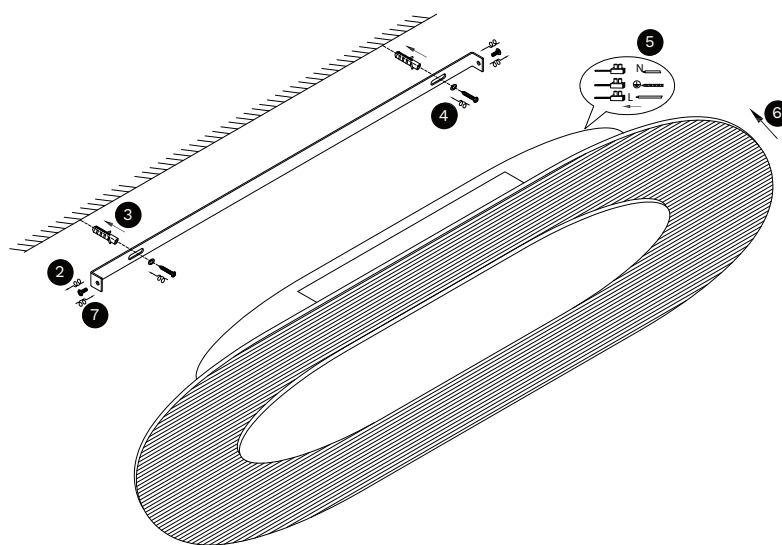

NOVA LUCE

9236419 9236420

1

Turn off the general switch

8

Turn on the general switch

Avoid contact with
The prismatic surface

1. Turn off general switch
2. Remove the side screws
3. Drill a holes & Apply plastic anchors
4. Apply screws
5. Connect the wires
6. Put it in place
7. Apply side screws
8. Turn on the general switch