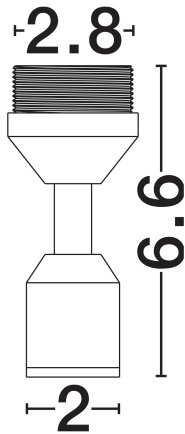

TECHNICAL DRAWING