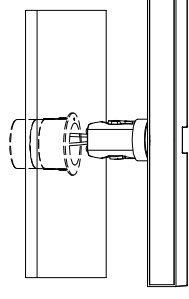

NOVA LUCE

9492894

1. Turn off the general switch

2. Put the product into place

3. Connect the wires

4. Tight it up

5. Click them together

6. Push to click in place