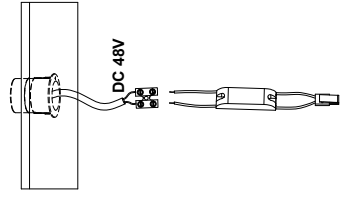

NOVA LUCE

9492894

1. Turn off the general switch

2. Put the product into place

3. Connect the wires

4. Tight it up

5. Click them together

6. Push to click in place