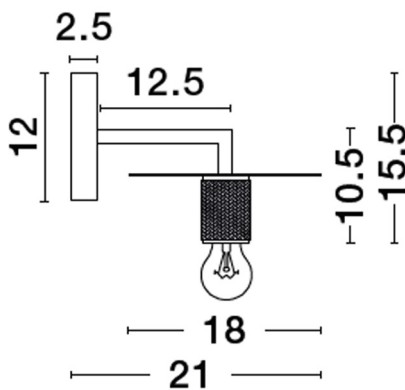

NOVA LUCE

PRODUCT DATASHEET

Version: 001

PRODUCT PHOTOGRAPH

TECHNICAL DRAWING

GENERAL INFORMATION

Product Code	9501238
Collection	Decorative
Product Category	Wall
Product Family	Royal
Mounting Location	Wall
Application Environment	Indoor

DIMENSION & WEIGHT

LxWxH (cm)	L: 12 W: 21 H: 15,5
Cut out (cm)	N/A
Weight (Kgr)	0.5

MATERIAL & COLOR

Product Color	Gold
Body Material	Metal

APPLICATION & MOUNTING

Ambient Working Temp.	Max 45 oC
Type of Protection	IP20
Dimmable	Depends on the lamp
Type of Dimming (Optional)	N/A
Mounting type	Wall
Mounting Depth (cm)	N/A
Led Module Replaceable	Yes
Light Source	LED E27

Power (Nominal)	Depends on the lamp
Input voltage (Nominal)	220-240Vac
Mains Frequency	50/60Hz

PHOTOMETRICAL DATA

Luminous Flux	Depends on the lamp
Color Temperature	Depends on the lamp
Light Color (Designation)	N/A