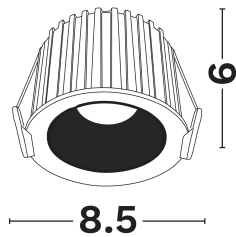

DIMENSION & WEIGHT

LxWxH (cm)	D:8.5 H:6
Cut out (cm)	7,5
Weight (Kgr)	N/A

TECHNICAL DRAWING

MATERIAL & COLOR

Product Color	White
Body Material	Aluminium
Cover Material	N/A

APPLICATION & MOUNTING

Ambient Working Temp.	45 C
Type of Protection	IP20
Protection Class IK	IK03
Dimmable	Yes
Type of Dimming (Optional)	Triac/Dali
Mounting type	Recessed
Mounting Depth (cm)	Ceiling
Led Module Replaceable	No
Light Source	Led
Adjustable	No

PHOTOMETRICAL DATA

Luminous Flux	663
Luminous Efficacy	47.4
Color Temperature	2700
Light Color (Designation)	Warm White
CRI	>90
SDCM	<3
Beam Angle	36
UGR	<19

LIFESPAN

Lifetime	30000
----------	--------------