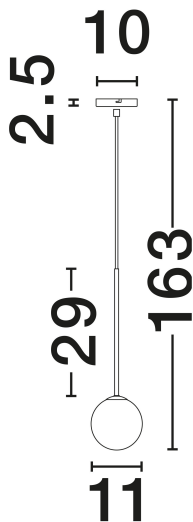

NOVA LUCE

PRODUCT DATASHEET

Version: 001

PRODUCT PHOTOGRAPH

GENERAL INFORMATION

Product Code	9620157
Collection	Indoor
Product Category	Suspension
Product Family	Savoy
Mounting Location	Ceiling
Application Environment	Indoor
Specifications	N/A

DIMENSION & WEIGHT

LxWxH (cm)	D: 11 H: 163
Cut Out (cm)	N/A
Weight (Kgr)	0.5

MATERIAL & COLOR

Product Color	Opal & Satin Gold, Matt Black
Body Material	Glass & Metal

APPLICATION & MOUNTING

Ambient Working Temp.	Max 45°C
Type of Protection	IP20
Dimmable	Yes
Type of Dimming	N/A
Mounting type	Surface
Mounting Depth (cm)	N/A
Led Module Replaceable	Yes
Light Source	G9

TECHNICAL DRAWING

NOVA LUCE S.A

Schimatari Viotias
32009, Greece

+30 22620 58 121
+30 22620 56 743

info@novaluce.com
www.novaluce.com

NOVA LUCE

PRODUCT DATASHEET

Version: 001

ELECTRICAL DATA

Power (Nominal)	1x5W
Input voltage (Nominal)	100-240V
Mains Frequency	50/60Hz

PHOTOMETRICAL DATA

Luminous Flux	N/A
Color Temperature	N/A
Light Color (Designation)	N/A

WARRANTY

Warranty	3 Years
----------	----------------