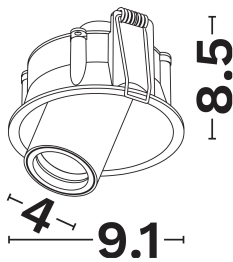

TECHNICAL DRAWING

COMPATIBLE WITH

— On/Off Driver: 9030686

— Triac Driver: 9844008

— Dali Driver: 9621523 / 9844010

GENERAL INFORMATION

Product Code	9030689
Product Category	Downlights
Product Family	Otto
Mounting Location	Ceiling
Application Environment	Indoor

DIMENSION & WEIGHT

LxWxH (cm)	D:9.1 H:8.5
Cut out (cm)	8,3
Weight (Kgr)	N/A

MATERIAL & COLOR

Product Color	White
Body Material	Aluminium
Cover Material	N/A

APPLICATION & MOUNTING

Ambient Working Temp.	45 C
Type of Protection	IP20
Protection Class IK	IK03
Dimmable	Yes
Type of Dimming (Optional)	Triac/Dali
Mounting type	Recessed
Mounting Depth (cm)	Ceiling
Led Module Replaceable	No
Light Source	Led
Adjustable	Yes

NOVA LUCE S.A

Schimatari Viotias
32009, Greece

+30 22620 58 121
+30 22620 56 743

info@novaluce.com
www.novaluce.com