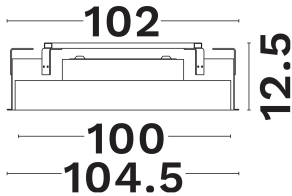

TECHNICAL DRAWING

COMPATIBLE WITH

— On/Off Driver: N/A

— Triac Driver: N/A

— Dali Driver: N/A

GENERAL INFORMATION

Product Code	9058980
Product Category	Downlights-Commercial
Product Family	Perfect Profiles
Mounting Location	Ceiling
Application Environment	Indoor

DIMENSION & WEIGHT

LxWxH (cm)	D: 100 H:12.5 cm
Cut out (cm)	100,3
Weight (Kgr)	17,8

MATERIAL & COLOR

Product Color	White
Body Material	Aluminium
Cover Material	N/A

APPLICATION & MOUNTING

Ambient Working Temp.	45 C
Type of Protection	IP20
Protection Class IK	IK03
Dimmable	Yes
Type of Dimming (Optional)	Triac
Mounting type	Recessed
Mounting Depth (cm)	Ceiling
Led Module Replaceable	No
Light Source	Led
Adjustable	Yes

NOVA LUCE S.A

Schimatari Viotias
32009, Greece

+30 22620 58 121
+30 22620 56 743

info@novaluce.com
www.novaluce.com