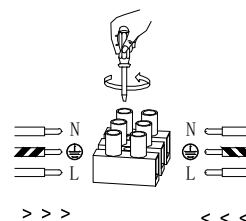

# NOVA LUCE

9186184  
9186185 9186186

1

Turn off the general switch

2

Drill holes & apply the nuts

3

Connect the wires

4

Apply the side screws

5

Turn on the general switch