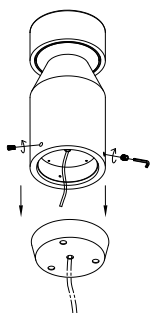

# NOVA LUCE

9186184  
9186185 9186186

1

Turn off the general switch

2

Drill holes & apply the nuts

3

Connect the wires

4

Apply the side screws

5

Turn on the general switch