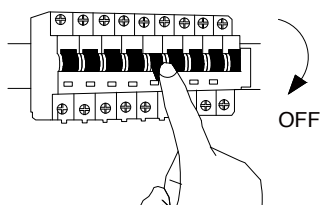

# NOVA LUCE

9186184  
9186185 9186186

1

Turn off the general switch

2

Drill holes & apply the nuts

3

Connect the wires

4

Apply the side screws

5

Turn on the general switch