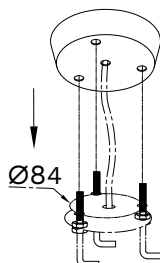

# NOVA LUCE

9186184  
9186185 9186186

1

Turn off the general switch

2

Drill holes & apply the nuts

3

Connect the wires

4

Apply the side screws

5

Turn on the general switch