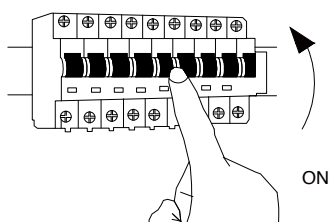

# NOVA LUCE

9186184  
9186185 9186186

1

Turn off the general switch

2

Drill holes & apply the nuts

3

Connect the wires

4

Apply the side screws

5

Turn on the general switch