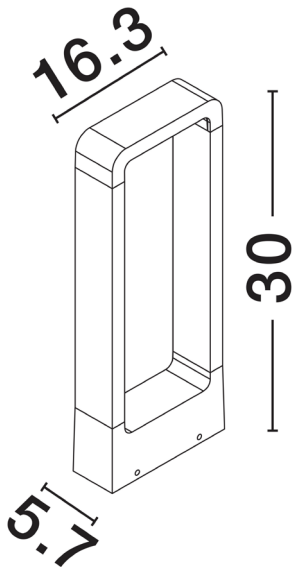

NOVA LUCE

PRODUCT DATASHEET

Version: 001

PRODUCT PHOTOGRAPH

GENERAL INFORMATION

Product Code	9176111
Collection	Outdoor
Product Category	Bollard
Product Family	Paul
Mounting Location	Ground
Application Environment	Outdoor
Specifications	Antisalt Protection

DIMENSION & WEIGHT

LxWxH (cm)	L: 16,6 W: 5,7 H: 30
Cut out (cm)	N/A
Weight (Kgr)	1.3

TECHNICAL DRAWING

MATERIAL & COLOR

Product Color	Black
Body Material	Aluminium

APPLICATION & MOUNTING

Ambient Working Temp.	Max 45 oC
Type of Protection	IP65
Dimmable	No
Type of Dimming (Optional)	N/A
Mounting type	Surface
Mounting Depth (cm)	N/A
Led Module Replaceable	No
Light Source	LED

Power (Nominal)	7 W
Input voltage (Nominal)	220-240Vac
Mains Frequency	50/60Hz

PHOTOMETRICAL DATA

Luminous Flux	369 lm
Color Temperature	3000 K
Light Color (Designation)	Warm White

WARRANTY

Warranty	3 Years
----------	----------------