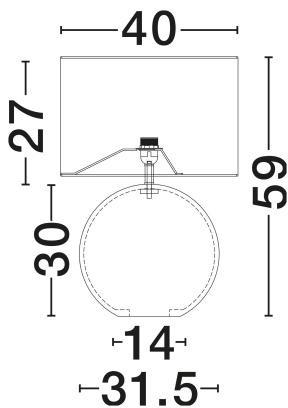

NOVA LUCE

PRODUCT DATASHEET

Version: 001

PRODUCT PHOTOGRAPH

TECHNICAL DRAWING

GENERAL INFORMATION

Product Code	9001128
Collection	Indoor
Product Category	Table
Product Family	Ever
Mounting Location	Table
Application Environment	Indoor
Specifications	N/A

DIMENSION & WEIGHT

LxWxH (cm)	D: 40 H: 58.6
Cut Out (cm)	N/A
Weight (Kgr)	2.13

MATERIAL & COLOR

Product Color	Matt Black
Body Material	Papier Mache

APPLICATION & MOUNTING

Ambient Working Temp.	Max 45°C
Type of Protection	IP20
Dimmable	Yes
Type of Dimming	N/A
Mounting type	Surface
Mounting Depth (cm)	N/A
Led Module Replaceable	Yes
Light Source	E27