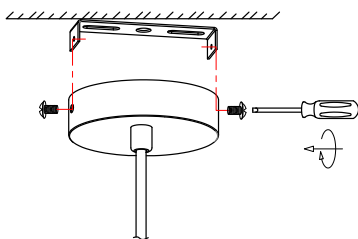

NOVA LUCE

9002671

1

Turn off the general switch

2

Drill holes & apply plastic anchors
With screws

3

Connect the wires

4

Apply the side screws

5

Apply the bulb

6

Turn on the general switch