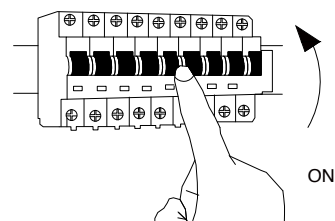

NOVA LUCE

9002671

1

Turn off the general switch

2

Drill holes & apply plastic anchors
With screws

3

Connect the wires

4

Apply the side screws

5

Apply the bulb

6

Turn on the general switch