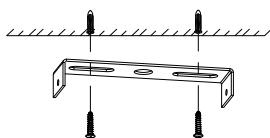

NOVA LUCE

9002671

1

Turn off the general switch

2

Drill holes & apply plastic anchors
With screws

3

Connect the wires

4

Apply the side screws

5

Apply the bulb

6

Turn on the general switch