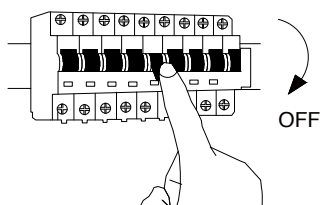

NOVA LUCE

9002671

1

Turn off the general switch

2

Drill holes & apply plastic anchors
With screws

3

Connect the wires

4

Apply the side screws

5

Apply the bulb

6

Turn on the general switch