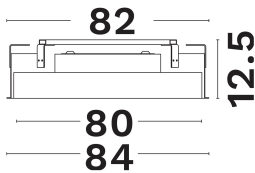

TECHNICAL DRAWING

MATERIAL & COLOR

Product Color	White
Body Material	Aluminium
Cover Material	N/A

APPLICATION & MOUNTING

Ambient Working Temp.	45 C
Type of Protection	IP20
Protection Class IK	IK03
Dimmable	Yes
Type of Dimming (Optional)	Triac
Mounting type	Recessed
Mounting Depth (cm)	Ceiling
Led Module Replaceable	No
Light Source	Led
Adjustable	Yes

COMPATIBLE WITH

— On/Off Driver: N/A

— Triac Driver: N/A

— Dali Driver: N/A

NOVA LUCE S.A

Schimatari Viotias
32009, Greece

+30 22620 58 121
+30 22620 56 743

info@novaluce.com
www.novaluce.com