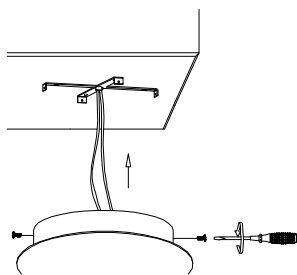

NOVA LUCE

9333066

1

Turn off the general switch

2

Drill holes & apply plastic anchors
With screws

3

Connect the wires

4

Apply the side screws

5

Turn on the general switch