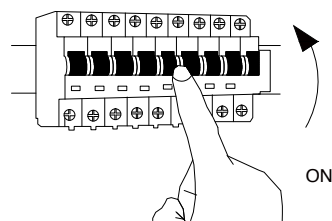

NOVA LUCE

9333066

1

Turn off the general switch

2

Drill holes & apply plastic anchors
With screws

3

Connect the wires

4

Apply the side screws

5

Turn on the general switch