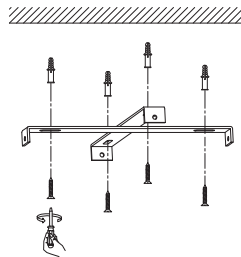

NOVA LUCE

9333066

1

Turn off the general switch

2

Drill holes & apply plastic anchors
With screws

3

Connect the wires

4

Apply the side screws

5

Turn on the general switch