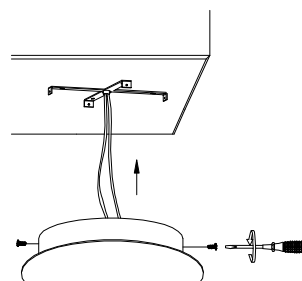

NOVA LUCE

9285420

4 4

1. Turn off the general switch

2. Mark the areas

3. Drill holes on the marked areas

4. Apply plastic anchors & screws

5. Connect the wires

6. Put the canopy in place & Apply the side screws

7. Turn on the general switch