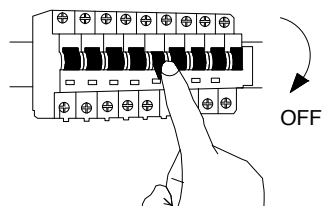

NOVA LUCE

9285420

4 4

1. Turn off the general switch

2. Mark the areas

3. Drill holes on the marked areas

4. Apply plastic anchors & screws

5. Connect the wires

6. Put the canopy in place & Apply the side screws

7. Turn on the general switch