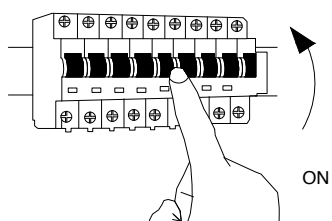

NOVA LUCE

9285420

4 4

1. Turn off the general switch

2. Mark the areas

3. Drill holes on the marked areas

4. Apply plastic anchors & screws

5. Connect the wires

6. Put the canopy in place & Apply the side screws

7. Turn on the general switch