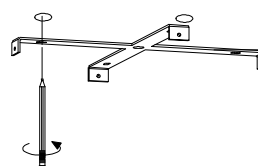

NOVA LUCE

9285420

4 4

1. Turn off the general switch

2. Mark the areas

3. Drill holes on the marked areas

4. Apply plastic anchors & screws

5. Connect the wires

6. Put the canopy in place & Apply the side screws

7. Turn on the general switch