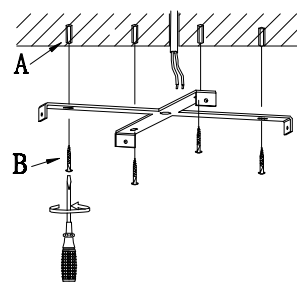

NOVA LUCE

9285420

4 4

1. Turn off the general switch

2. Mark the areas

3. Drill holes on the marked areas

4. Apply plastic anchors & screws

5. Connect the wires

6. Put the canopy in place & Apply the side screws

7. Turn on the general switch