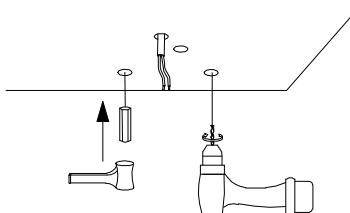

NOVA LUCE

9285420

4 4

1. Turn off the general switch

2. Mark the areas

3. Drill holes on the marked areas

4. Apply plastic anchors & screws

5. Connect the wires

6. Put the canopy in place & Apply the side screws

7. Turn on the general switch