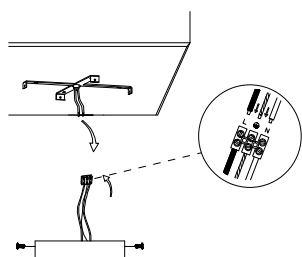

NOVA LUCE

9285420

4 4

1. Turn off the general switch

2. Mark the areas

3. Drill holes on the marked areas

4. Apply plastic anchors & screws

5. Connect the wires

6. Put the canopy in place & Apply the side screws

7. Turn on the general switch