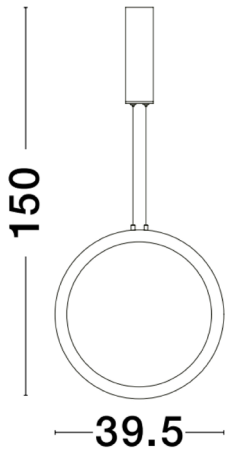

TECHNICAL DRAWING

GENERAL INFORMATION

Product Code	9070165
Collection	Decorative
Product Category	Suspension
Product Family	Change
Mounting Location	Ceiling
Application Environment	Indoor

DIMENSION & WEIGHT

LxWxH (cm)	D: 39,5 H: 150
Cut out (cm)	N/A
Weight (Kgr)	1.3

MATERIAL & COLOR

Product Color	Sandy Black
Body Material	Aluminium & Acrylic

APPLICATION & MOUNTING

Ambient Working Temp.	Max 45 oC
Type of Protection	IP20
Dimmable	Yes
Type of Dimming (Optional)	Triac
Mounting type	Ceiling
Mounting Depth (cm)	N/A
Led Module Replaceable	No
Light Source	LED

NOVA LUCE S.A

Schimatari Viotias
32009, Greece

+30 22620 58 121
+30 22620 56 743

info@novaluce.com
www.novaluce.com