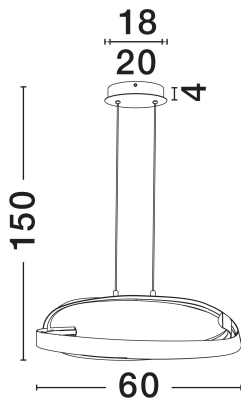

NOVA LUCE

PRODUCT DATASHEET

Version: 001

PRODUCT PHOTOGRAPH

TECHNICAL DRAWING

GENERAL INFORMATION

Product Code	9104716
Collection	Indoor
Product Category	Suspension
Product Family	Olia
Mounting Location	Wall
Application Environment	Indoor
Specifications	N/A

DIMENSION & WEIGHT

LxWxH (cm)	D: 60 H: 150
Cut Out (cm)	N/A
Weight (Kgr)	2.4

MATERIAL & COLOR

Product Color	Sandy Black
Body Material	Aluminium, Steel & Silicone

APPLICATION & MOUNTING

Ambient Working Temp.	Max 45°C
Type of Protection	IP20
Dimmable	Yes
Type of Dimming	Triac
Mounting type	Surface
Mounting Depth (cm)	N/A
Led Module Replaceable	No
Light Source	LED

Power (Nominal)	47W
Input voltage (Nominal)	220-240V
Mains Frequency	50/60Hz

PHOTOMETRICAL DATA

Luminous Flux	3075lm
Color Temperature	2700-3000-4000K
Light Color (Designation)	WW - NW

WARRANTY

Warranty	3 Years
----------	----------------