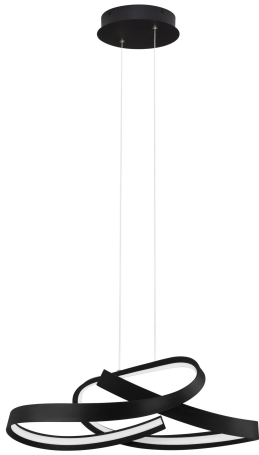

NOVA LUCE

PRODUCT DATASHEET

Version: 001

PRODUCT PHOTOGRAPH

TECHNICAL DRAWING

GENERAL INFORMATION

Product Code	9104716
Collection	Indoor
Product Category	Suspension
Product Family	Olia
Mounting Location	Wall
Application Environment	Indoor
Specifications	N/A

DIMENSION & WEIGHT

LxWxH (cm)	D: 60 H: 150
Cut Out (cm)	N/A
Weight (Kgr)	2.4

MATERIAL & COLOR

Product Color	Sandy Black
Body Material	Aluminium, Steel & Silicone

APPLICATION & MOUNTING

Ambient Working Temp.	Max 45°C
Type of Protection	IP20
Dimmable	Yes
Type of Dimming	Triac
Mounting type	Surface
Mounting Depth (cm)	N/A
Led Module Replaceable	No
Light Source	LED