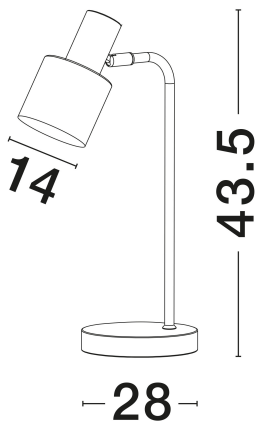

NOVA LUCE

PRODUCT DATASHEET

Version: 001

PRODUCT PHOTOGRAPH

TECHNICAL DRAWING

GENERAL INFORMATION

Product Code	9050161
Collection	Indoor
Product Category	Table
Product Family	Paz
Mounting Location	Table
Application Environment	Indoor
Specifications	N/A

DIMENSION & WEIGHT

LxWxH (cm)	D: 28 H: 43.5
Cut Out (cm)	N/A
Weight (Kgr)	1.083

MATERIAL & COLOR

Product Color	Gold & Black & Sandy Black
Body Material	Metal

APPLICATION & MOUNTING

Ambient Working Temp.	Max 45°C
Type of Protection	IP20
Dimmable	Yes
Type of Dimming	N/A
Mounting type	Surface
Mounting Depth (cm)	N/A
Led Module Replaceable	Yes
Light Source	E14

Power (Nominal)	1x5W
Input voltage (Nominal)	100-240V
Mains Frequency	50/60Hz

PHOTOMETRICAL DATA

Luminous Flux	N/A
Color Temperature	N/A
Light Color (Designation)	N/A

WARRANTY

Warranty	3 Years
----------	----------------