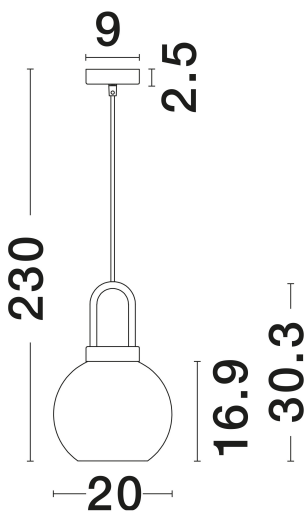

## TECHNICAL DRAWING

## DIMENSION & WEIGHT

LxWxH (cm)	D: 20 H1: 30.3 H2: 230
Cut Out (cm)	N/A
Weight (Kgr)	1