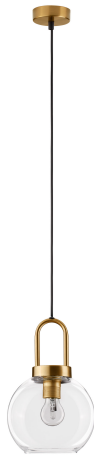

# NOVA LUCE

PRODUCT DATASHEET

Version: 001

## PRODUCT PHOTOGRAPH

## DIMENSION & WEIGHT

LxWxH (cm)	D: 20 H1: 30.3 H2: 230
Cut Out (cm)	N/A
Weight (Kgr)	1

## MATERIAL & COLOR

Product Color	Clear & Brass Gold
Body Material	Glass & Metal