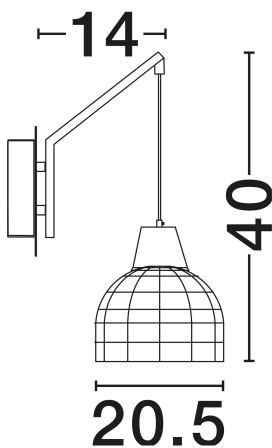

TECHNICAL DRAWING

NOVA LUCE S.A

Schimatari Viotias
32009, Greece

+30 22620 58 121
+30 22620 56 743

info@novaluce.com
www.novaluce.com