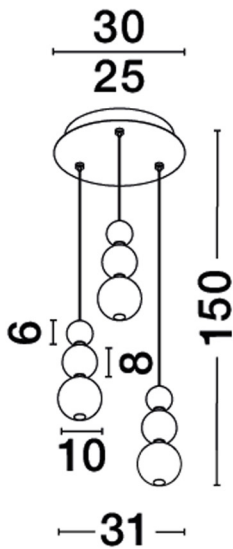

NOVA LUCE

PRODUCT DATASHEET

Version: 001

PRODUCT PHOTOGRAPH

TECHNICAL DRAWING

GENERAL INFORMATION

Product Code	9186919
Collection	Decorative
Product Category	Suspension
Product Family	Perla
Mounting Location	Ceiling
Application Environment	Indoor

DIMENSION & WEIGHT

LxWxH (cm)	D: 31 H: 150
Cut out (cm)	N/A
Weight (Kgr)	2.8

MATERIAL & COLOR

Product Color	Chrome
Body Material	Metal & Glass

APPLICATION & MOUNTING

Ambient Working Temp.	Max 45 oC
Type of Protection	IP20
Dimmable	Yes
Type of Dimming (Optional)	Triac
Mounting type	Ceiling
Mounting Depth (cm)	N/A
Led Module Replaceable	No
Light Source	LED

Power (Nominal)	23W
Input voltage (Nominal)	220-240Vac
Mains Frequency	50/60Hz

PHOTOMETRICAL DATA

Luminous Flux	2281 lm
Color Temperature	3000K
Light Color (Designation)	Warm White

WARRANTY

Warranty	3 Years
----------	----------------