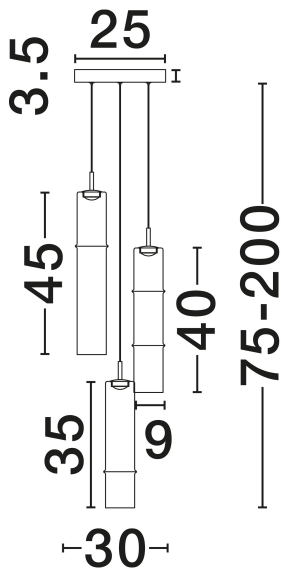

NOVA LUCE

PRODUCT DATASHEET

Version: 001

PRODUCT PHOTOGRAPH

TECHNICAL DRAWING

GENERAL INFORMATION

Product Code	9009168
Collection	Indoor
Product Category	Suspension
Product Family	Sano
Mounting Location	Ceiling
Application Environment	Indoor
Specifications	N/A

DIMENSION & WEIGHT

LxWxH (cm)	D: 29 H: 275
Cut Out (cm)	N/A
Weight (Kgr)	2.2

MATERIAL & COLOR

Product Color	Glossy Brushed Gold & Cognac
Body Material	Metal & Glass

APPLICATION & MOUNTING

Ambient Working Temp.	Max 45°C
Type of Protection	IP20
Dimmable	No
Type of Dimming	N/A
Mounting type	Surface
Mounting Depth (cm)	N/A
Led Module Replaceable	No
Light Source	LED

Power (Nominal)	9W
Input voltage (Nominal)	220-240V
Mains Frequency	50/60Hz

PHOTOMETRICAL DATA

Luminous Flux	540lm
Color Temperature	3000K
Light Color (Designation)	Warm White

WARRANTY

Warranty	3 Years
----------	----------------