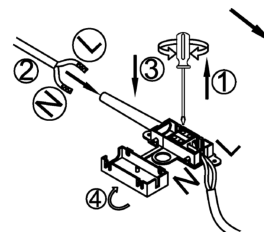

NOVA LUCE

9236210

1

Turn off the general switch

2

Drill holes & apply plastic anchors
With screws

3

Connect the wires

4

Apply the side screws

5

By rotating apply the glass

6

Turn on the general switch