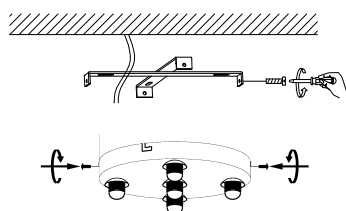

NOVA LUCE

9236210

1

Turn off the general switch

2

Drill holes & apply plastic anchors
With screws

3

Connect the wires

4

Apply the side screws

5

By rotating apply the glass

6

Turn on the general switch