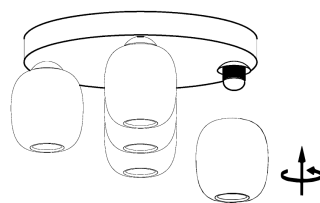

NOVA LUCE

9236210

1

Turn off the general switch

2

Drill holes & apply plastic anchors
With screws

3

Connect the wires

4

Apply the side screws

5

By rotating apply the glass

6

Turn on the general switch