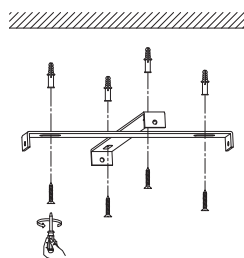

NOVA LUCE

9236210

1

Turn off the general switch

2

Drill holes & apply plastic anchors
With screws

3

Connect the wires

4

Apply the side screws

5

By rotating apply the glass

6

Turn on the general switch