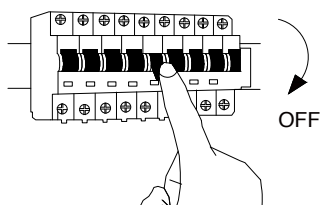

NOVA LUCE

9236210

1

Turn off the general switch

2

Drill holes & apply plastic anchors
With screws

3

Connect the wires

4

Apply the side screws

5

By rotating apply the glass

6

Turn on the general switch