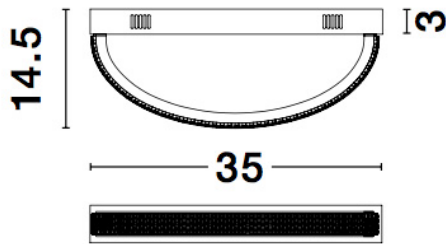

NOVA LUCE

PRODUCT DATASHEET

Version: 001

PRODUCT PHOTOGRAPH

GENERAL INFORMATION

Product Code	9818512
Collection	Decorative
Product Category	Wall
Product Family	Grania
Mounting Location	Wall
Application Environment	Indoor

DIMENSION & WEIGHT

LxWxH (cm)	L: 35 W: 15 H: 4,5
Cut out (cm)	N/A
Weight (Kgr)	0.6

MATERIAL & COLOR

Product Color	Matt Gold
Body Material	Aluminium & Acrylic

TECHNICAL DRAWING

APPLICATION & MOUNTING

Ambient Working Temp.	Max 45 oC
Type of Protection	IP20
Dimmable	No
Type of Dimming (Optional)	N/A
Mounting type	Wall
Mounting Depth (cm)	N/A
Led Module Replaceable	No
Light Source	LED

NOVA LUCE S.A

Schimatari Viotias
32009, Greece

+30 22620 58 121
+30 22620 56 743

info@novaluce.com
www.novaluce.com