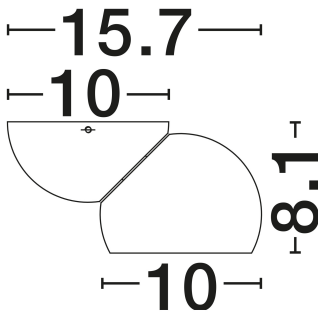

NOVA LUCE

PRODUCT DATASHEET

Version: 001

PRODUCT PHOTOGRAPH

TECHNICAL DRAWING

GENERAL INFORMATION

Product Code	9088223
Collection	Indoor
Product Category	Ceiling
Product Family	Lusa
Mounting Location	Ceiling
Application Environment	Indoor
Specifications	N/A

DIMENSION & WEIGHT

LxWxH (cm)	D: 10 W: 15.7 H: 8.1
Cut Out (cm)	N/A
Weight (Kgr)	0.7

MATERIAL & COLOR

Product Color	Champagne Gold & Sandy Black
Body Material	Aluminium

APPLICATION & MOUNTING

Ambient Working Temp.	Max 45°C
Type of Protection	IP20
Dimmable	Yes
Type of Dimming	Triac
Mounting type	Surface
Mounting Depth (cm)	N/A
Led Module Replaceable	No
Light Source	LED

Power (Nominal)	11W
Input voltage (Nominal)	220-240V
Mains Frequency	50/60Hz

PHOTOMETRICAL DATA

Luminous Flux	770lm
Color Temperature	3000K
Light Color (Designation)	Warm White

WARRANTY

Warranty	3 Years
----------	----------------